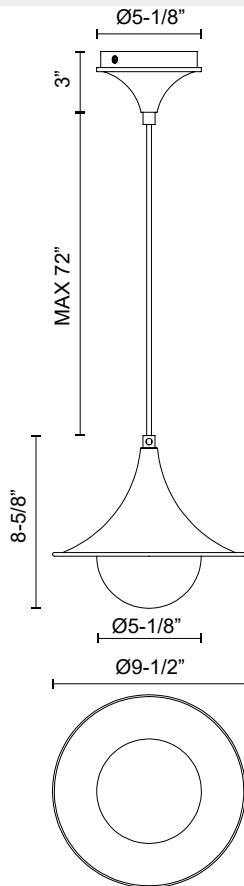

## FUJI PD525009

FIXTURE DIMENSIONS	D9-1/2" x H8-5/8"
LAMP TYPE	E26
MAX WATTAGE	60W
BULB QTY	1
BULBS INCLUDED	No
VOLTAGE	120V
GLASS DETAILS	Opal Glass
MATERIAL	Aluminum; Glass; Steel;
WIRE LENGTH	72"
MINIMUM HANG HEIGHT	14"
SLOPED CEILING ADAPTABLE	Yes
LOCATION	Dry
CANOPY DIMENSIONS	D5-1/8" x H3"
PAINT FINISH	BG02; MB01;

[ D - Diameter, L - Length, W - Width, H - Height, E - Extension ]